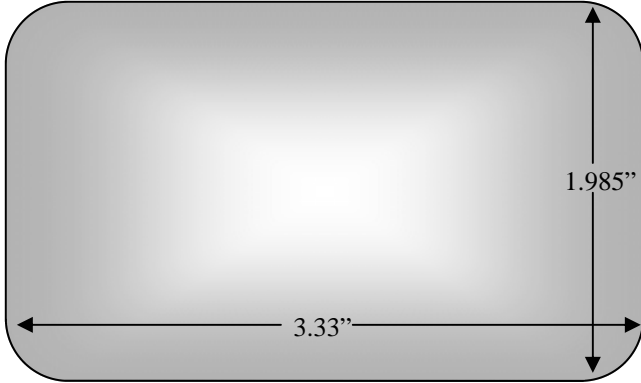

Our shaved bar is available in three varieties, SA, SB and SC. All three are illustrated below and on the following page.

SA (top view)

SB (top view)

SA (side view)

SB (side view)

SA (angled view)

SB (angled view)

SC (top view)

SC (short side view)

SC (long side view)

SC (long angled view)

SC (short angled view)