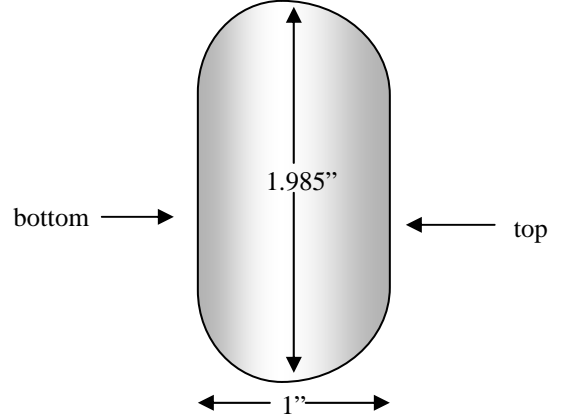

Our shaved bar is available in three varieties, SA, SB and SC. All three are illustrated below and on the following page.

SA (top view)

SB (top view)

SA (side view)

SB (side view)

SA (angled view)

SB (angled view)

SC (top view)

SC (short side view)

SC (long side view)

SC (long angled view)

SC (short angled view)