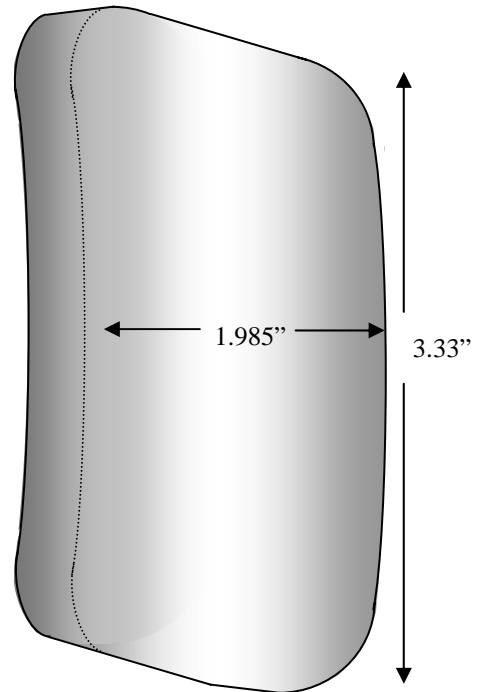

Our shaved bar is available in three varieties, SA, SB and SC. All three are illustrated below and on the following page.

SA (top view)

SB (top view)

SA (side view)

SB (side view)

SA (angled view)

SB (angled view)

SC (top view)

SC (short side view)

SC (long side view)

SC (long angled view)

SC (short angled view)