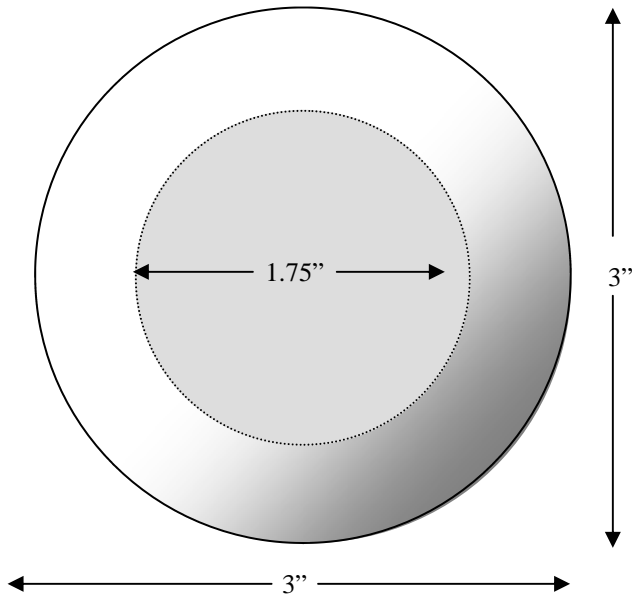

Our shaved bar is available in three varieties, SA, SB and SC. All three are illustrated below and on the following page.

SA (top view)

SB (top view)

SA (side view)

SB (side view)

SA (angled view)

SB (angled view)

SC (top view)

SC (short side view)

SC (long side view)

SC (long angled view)

SC (short angled view)