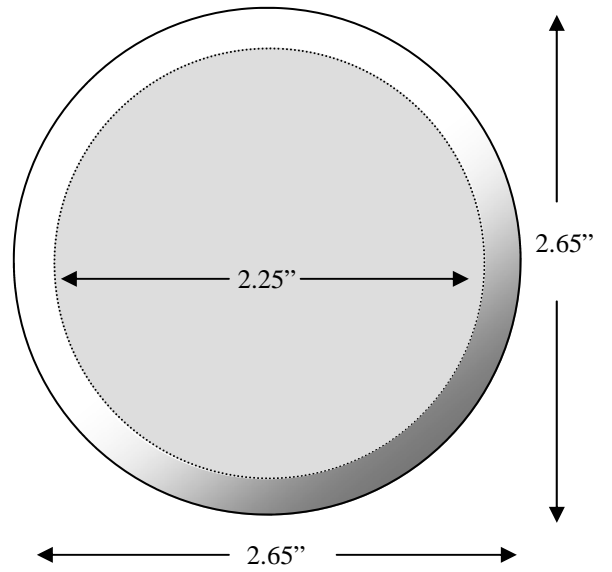

Our shaved bar is available in three varieties, SA, SB and SC. All three are illustrated below and on the following page.

SA (top view)

SB (top view)

SA (side view)

SB (side view)

SA (angled view)

SB (angled view)

SC (top view)

SC (short side view)

SC (long side view)

SC (long angled view)

SC (short angled view)