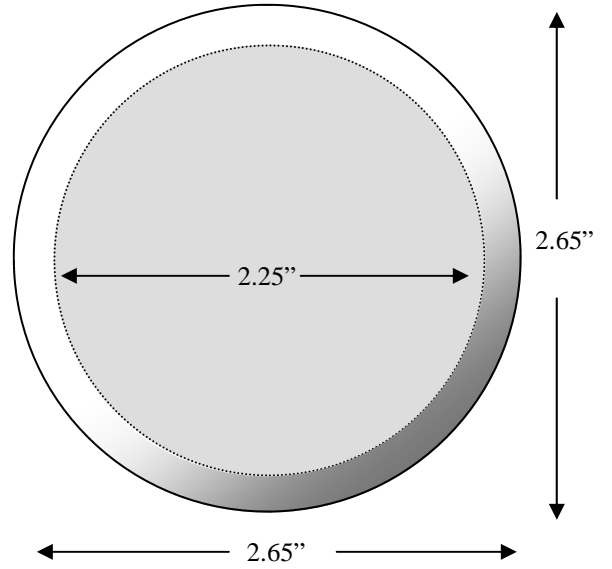

Our shaved bar is available in four varieties, SA, SB, SC and SD. All three are illustrated below and on the following two pages.

SA (top view)

SB (top view)

SA (side view)

SB (side view)

SA (angled view)

SB (angled view)